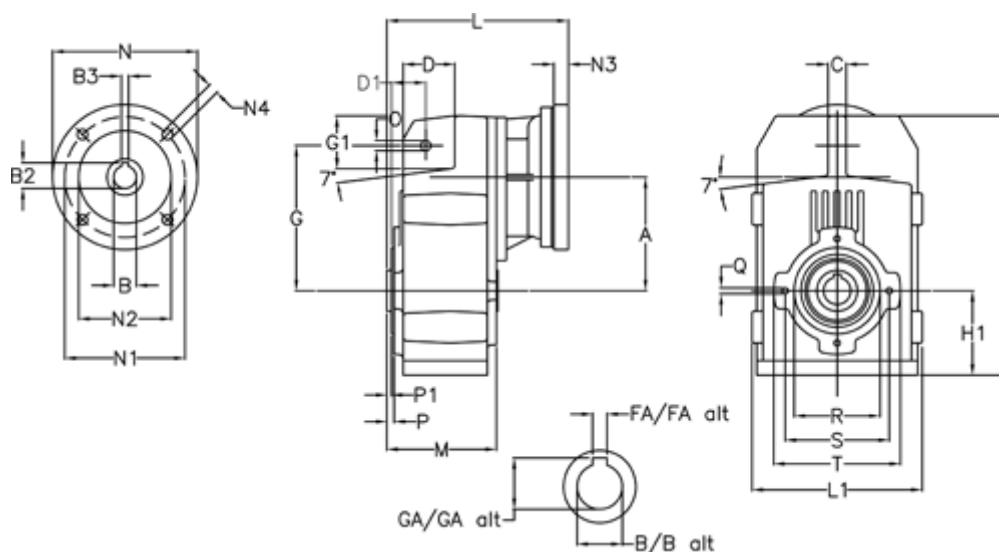

Article number: 29560401894240

Description: Shaft mounted gear
A412H40-18,9-P100B5

Measures

A = 175.75	FA = 12	M = 144.0	Q = M12x19
B = 40	G = 218	N = 250	R = 130
B1 = 28	G1 = 97.5	N1 = 215	S = 165
B2 = 31.3	GA = 43.0	N2 = 180	T = 200
B3 = 8	H = 389.0	N4 = M12x16	
C = 16	H1 = 116.0	O = 14	
D = 79.0	L = 275.5	P = 7.5	
D1 = 56.5	L1 = 242	P1 = 3.5	